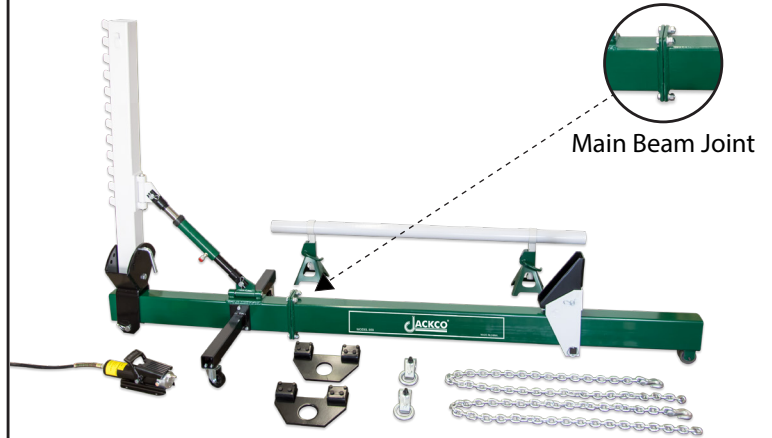

BODY STRAIGHTENERS

10 TON BODY STRAIGHTENER (SWIVEL TYPE)

1 - 10 Ton Hydraulic Hand Pump

Model 852B

10 TON BODY STRAIGHTENER (SWIVEL TYPE)

1 - Air Hydraulic Pump

Model 853

10 TON BODY STRAIGHTENER (SWIVEL TYPE)

2 - 10 Ton Hydraulic Hand Pumps
1.2 Ton Crane

Model 858B

10 TON BODY STRAIGHTENER (SWIVEL TYPE)

2 - Air Hydraulic Pumps
1.2 Ton Crane

Model 859