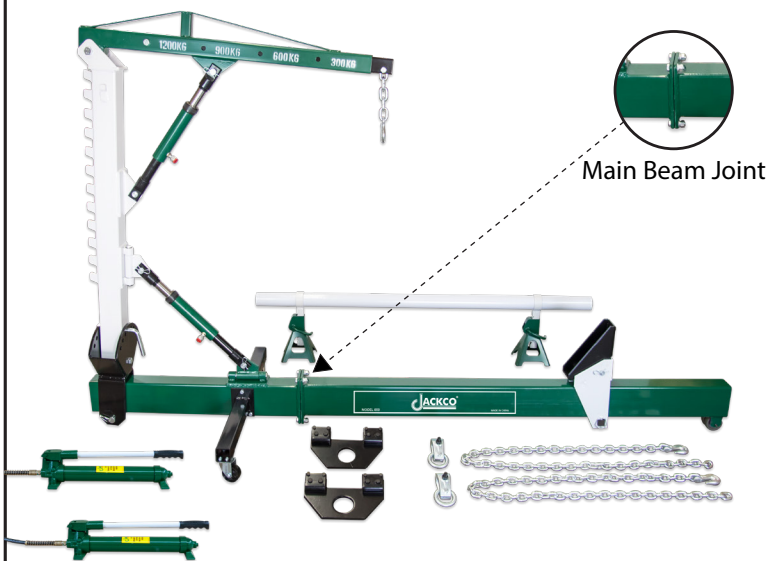

BODY STRAIGHTENERS

10 TON BODY STRAIGHTENER (SWIVEL TYPE)

1 - 10 Ton Hydraulic Hand Pump

Model 852B

10 TON BODY STRAIGHTENER (SWIVEL TYPE)

1 - Air Hydraulic Pump

Model 853

10 TON BODY STRAIGHTENER (SWIVEL TYPE)

2 - 10 Ton Hydraulic Hand Pumps
1.2 Ton Crane

Model 858B

10 TON BODY STRAIGHTENER (SWIVEL TYPE)

2 - Air Hydraulic Pumps
1.2 Ton Crane

Model 859