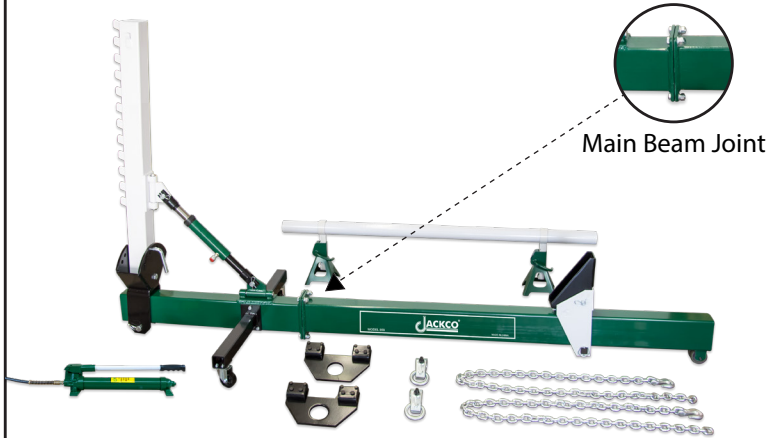

BODY STRAIGHTENERS

10 TON BODY STRAIGHTENER (SWIVEL TYPE)

1 - 10 Ton Hydraulic Hand Pump

Model 852B

10 TON BODY STRAIGHTENER (SWIVEL TYPE)

1 - Air Hydraulic Pump

Model 853

10 TON BODY STRAIGHTENER (SWIVEL TYPE)

2 - 10 Ton Hydraulic Hand Pumps
1.2 Ton Crane

Model 858B

10 TON BODY STRAIGHTENER (SWIVEL TYPE)

2 - Air Hydraulic Pumps
1.2 Ton Crane

Model 859