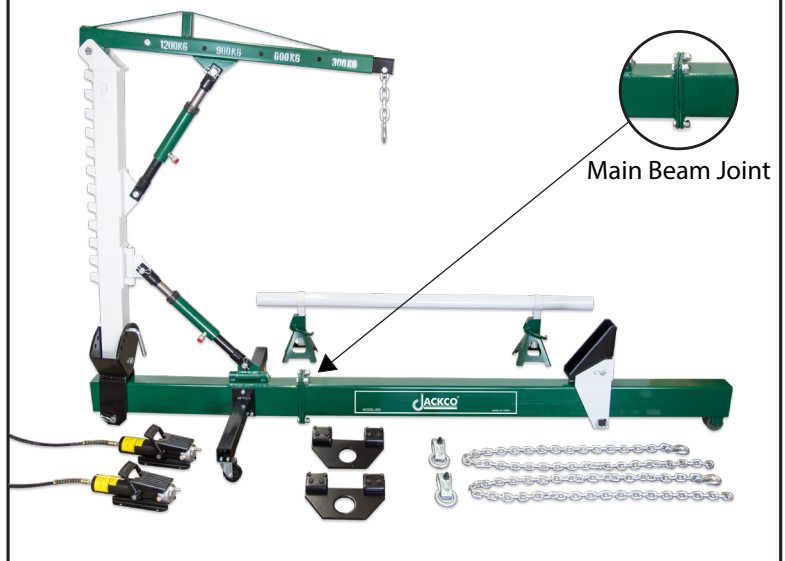

BODY STRAIGHTENERS

10 TON BODY STRAIGHTENER (SWIVEL TYPE)

1 - 10 Ton Hydraulic Hand Pump

Model 852B

10 TON BODY STRAIGHTENER (SWIVEL TYPE)

1 - Air Hydraulic Pump

Model 853

10 TON BODY STRAIGHTENER (SWIVEL TYPE)

2 - 10 Ton Hydraulic Hand Pumps
1.2 Ton Crane

Model 858B

10 TON BODY STRAIGHTENER (SWIVEL TYPE)

2 - Air Hydraulic Pumps
1.2 Ton Crane

Model 859