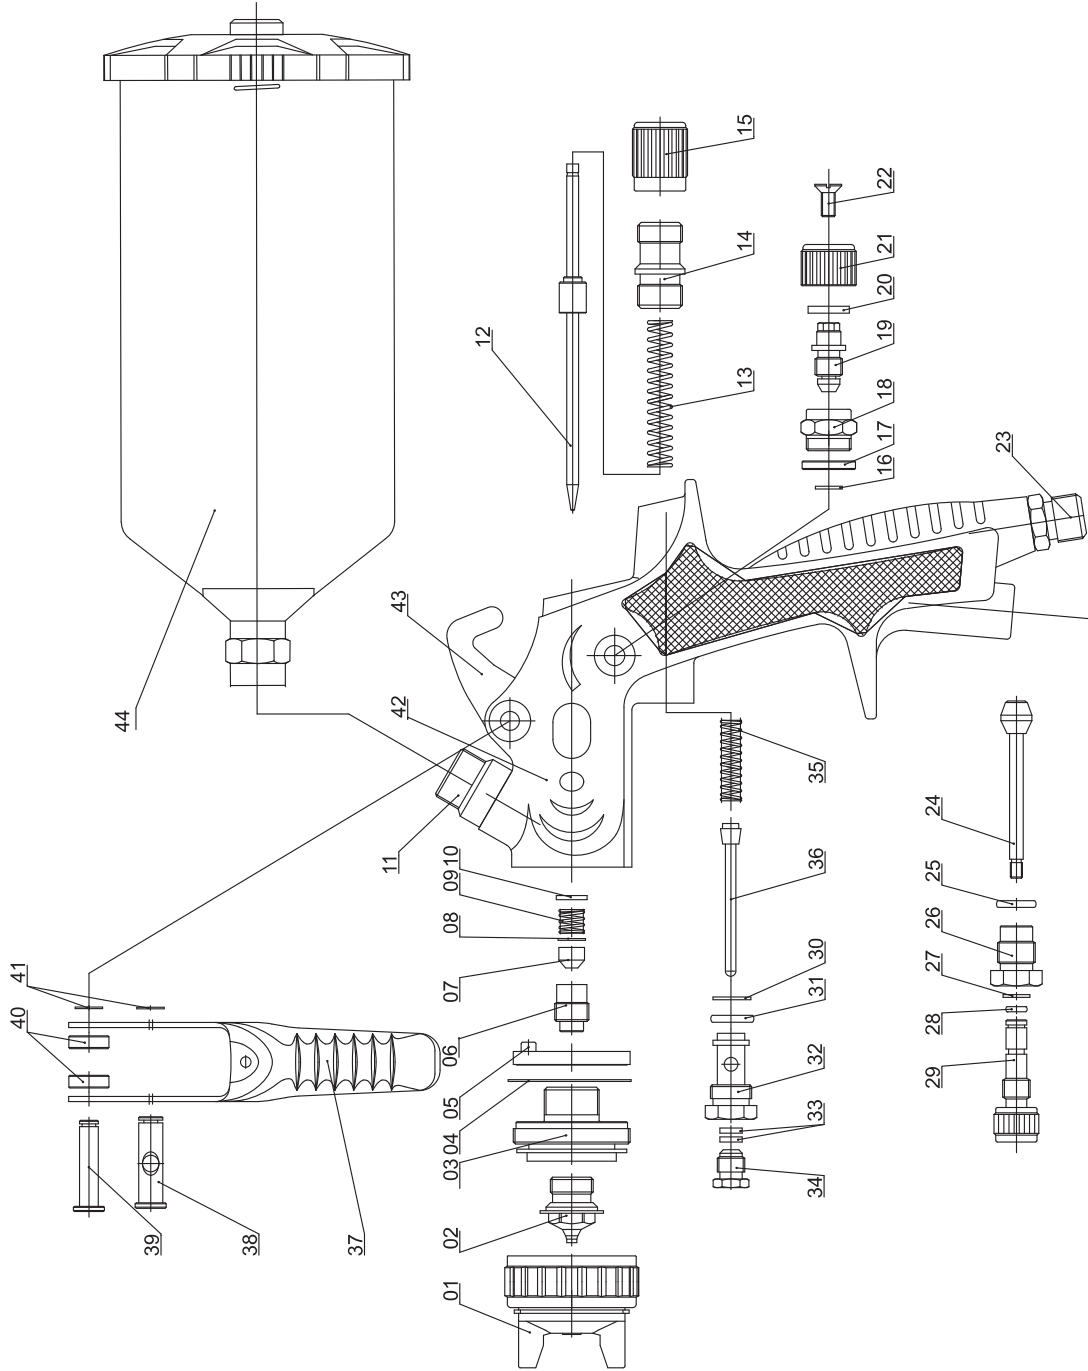

■ PARTS LIST

NO.	DESCRIPTION
1	Air cap set
2	Fluid nozzle
3	Front brass
4	Front brass washer
5	Atomolysis gasket
6	Packing screw
7	Needle plastic
8	Plate washer
9	Packing spring
10	Needle plastic
11	Fluid joint
12	Fluid needle
13	Needle spring
14	Needle adjust seat
15	Needle adjust knob
16	Hatching circle
17	Pattern washer
18	Pattern adjusting seat
19	Pattern adjusting valve
20	O-ring
21	Pattern adjusting knob
22	Cross bolt
23	Air inlet
24	Valve needle
25	O-ring
26	Air regulator seat
27	Hatching circle
28	O-ring
29	Air regulator screw
30	Valve washer
31	O-ring
32	Valve cover
33	Washer
34	Valve screw
35	Valve spring
36	Valve needle
37	Trigger
38	Trigger pin with hole
39	Trigger pin
40	Trigger washer
41	Hatching circle
42	Gun body
43	Hook
44	Cup

When ordering parts, specify gun's model, part name with ref. No. and marked No. of air cap set, fluid nozzle and fluid needle.