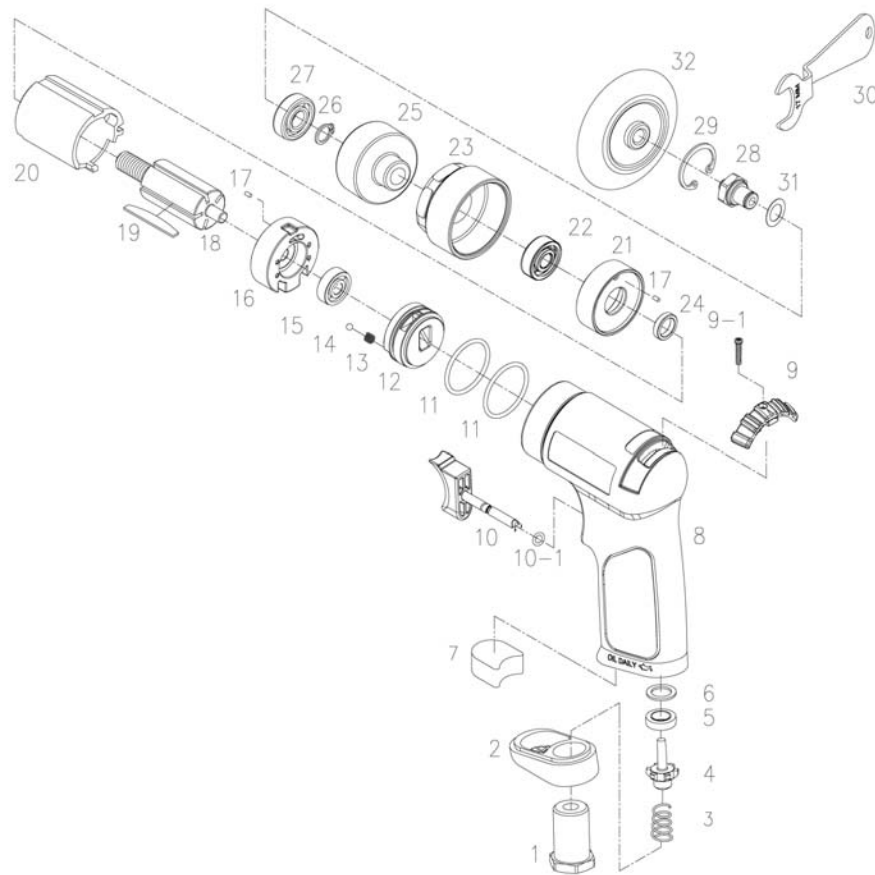

Parts List

Part No.	Description	QTY	Part No.	Description	QTY
1	Inlet Bushing	1	16	Rear Plate	1
2	Deflector	1	17	Spring Pin	2
3	Valve Spring	1	18	Rotor	1
4	Valve	1	19	Rotor Blade	5
5	Valve Seat	1	20	Cylinder	1
6	Spacer	1	21	Front Plate	1
7	Silencer	1	22	Ball Bearing	1
8	Composite Housing	1	23	Front Housing	1
9	Reverse Valve Lever	1	24	Anvil Bushing	1
9-1	Screw	1	25	Eccentric Hub	1
10	Trigger	1	26	Retainer	1
10-1	O-Ring	1	27	Ball Bearing	1
11	O-Ring	2	28	Spindle	1
12	Valve Body	1	29	Retainer	1
13	Spring	1	30	Wrench	1
14	Detent Ball	1	31	Washer	1
15	Ball Bearing	1	32	Pad	1