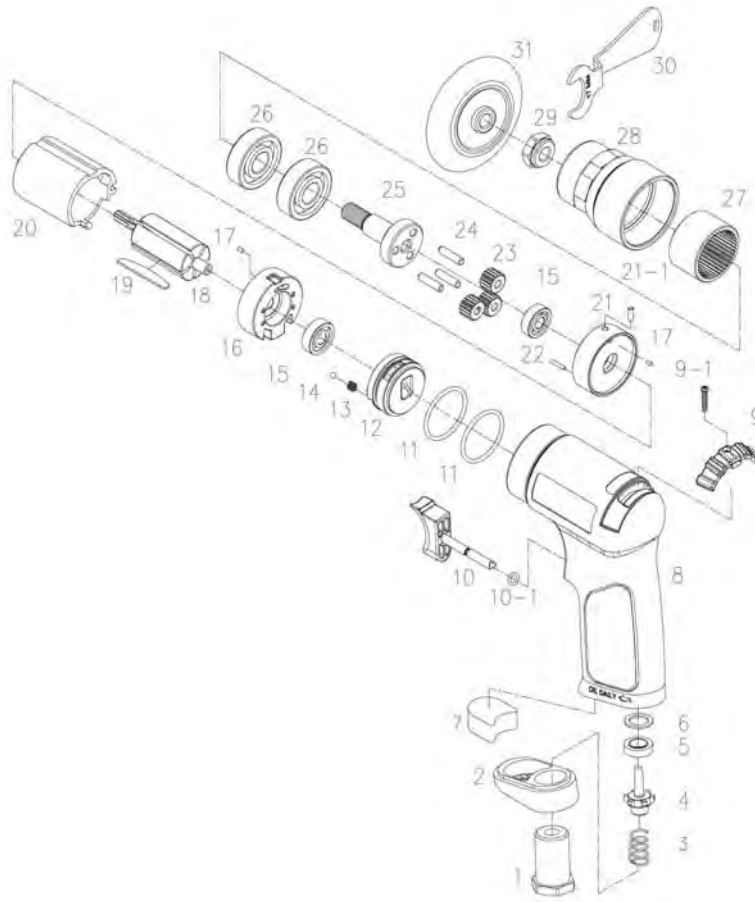

Parts List

Part No.	Description	QTY	Part No.	Description	QTY
1	Inlet Bushing	1	16	Rear Plate	1
2	Deflector	1	17	Spring Pin	2
3	Valve Spring	1	18	Rotor	1
4	Valve	1	19	Rotor Blade	5
5	Valve Seat	1	20	Cylinder	1
6	Spacer	1	21	Front Plate	1
7	Silencer	1	21-1	Spring Pin	1
8	Composite Housing	1	22	Pin	1
9	Reverse Valve Lever	1	23	Idle Gear	3
9-1	Screw	1	24	Pin	3
10	Trigger	1	25	Spindle	1
10-1	O-Ring	1	26	Ball Bearing	2
11	O-Ring	2	27	Ring Gear	1
12	Valve Body	1	28	Front Housing	1
13	Spring	1	29	Spindle Nut	1
14	Detent Ball	1	30	Wrench	1
15	Ball Bearing	2	31	Pad	1