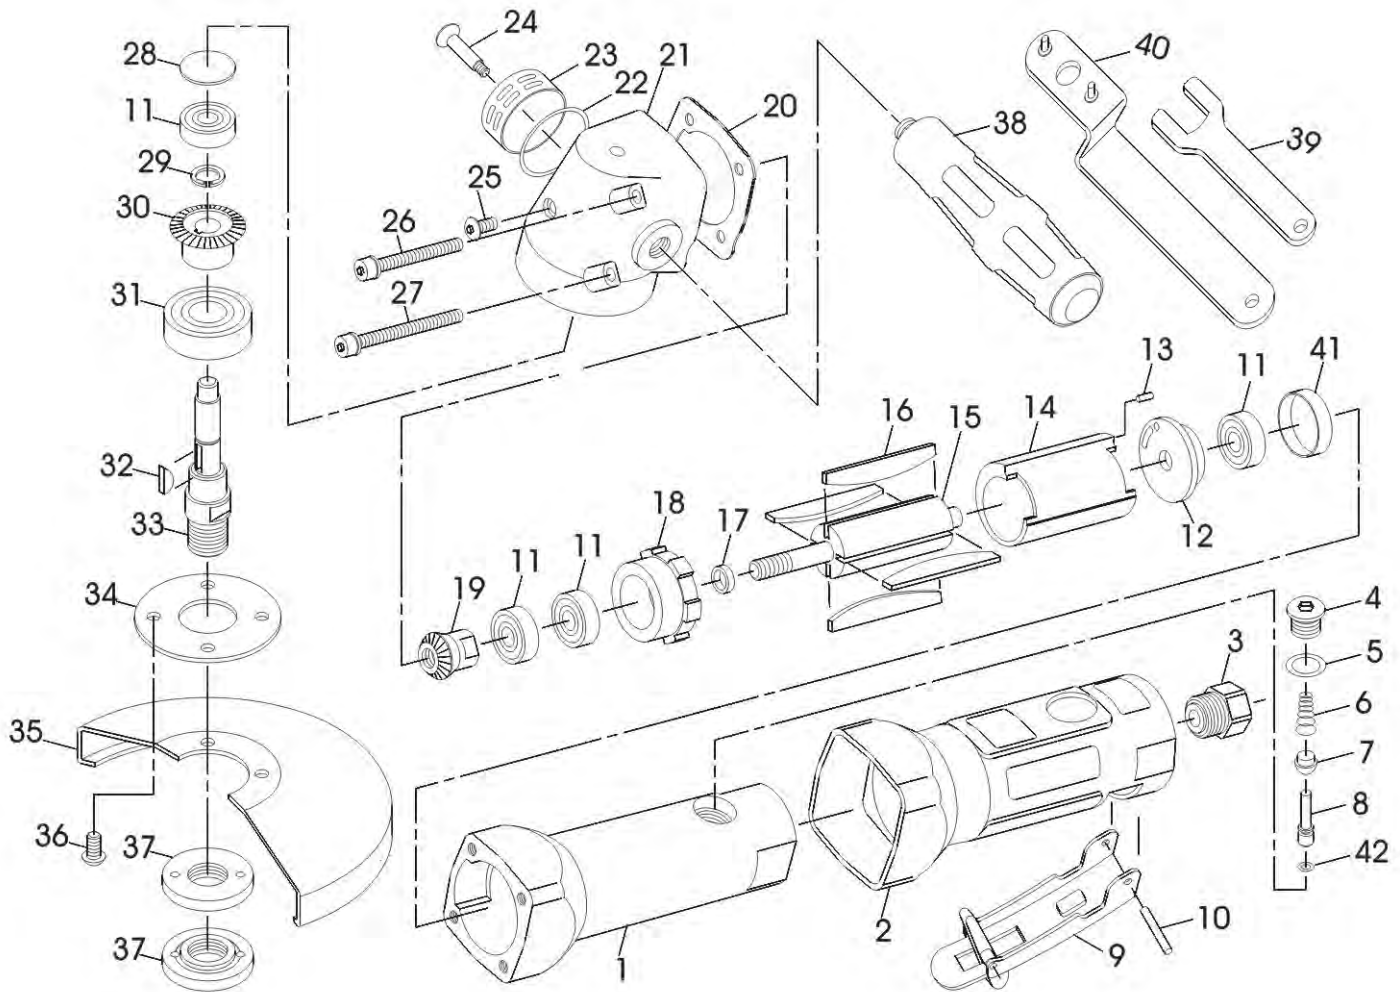

Parts List

Part No.	Description	Q'ty	Part No.	Description	Q'ty
1	Housing	1	22	O-Ring	1
2	Rubber	1	23	Exhaust Sleeve	1
3	Air Inlet	1	24	Screw	1
4	Screw	1	25	Screw	1
5	O-Ring	1	26	Screw (M5 x 45L)	2
6	Spring	1	27	Screw (M5 x 55L)	2
7	Valve Stem Bushing	1	28	Spacer	1
8	Valve Stem	1	29	Retaining Ring	1
9	Lever	1	30	Bevel Gear	1
10	Pin	1	31	Bearing	1
11	Bearing	4	32	Key	1
12	Bear Plate	1	33	Shaft	1
13	Pin	1	34	Face Plate	1
14	Cylinder	1	35	Disc Cover	1
15	Rotor	1	36	Screw	4
16	Rotor Blade	4	37	Disc Nut	2
17	Bearing Spacer	1	38	Handle	1
18	Front Plate	1	39	Stop Panner (14M/M)	1
19	Bevel Gear	1	40	Wrench	1
20	Packing	1	41	Shroud	1
21	Angle Housing	1	42	O-Ring	1