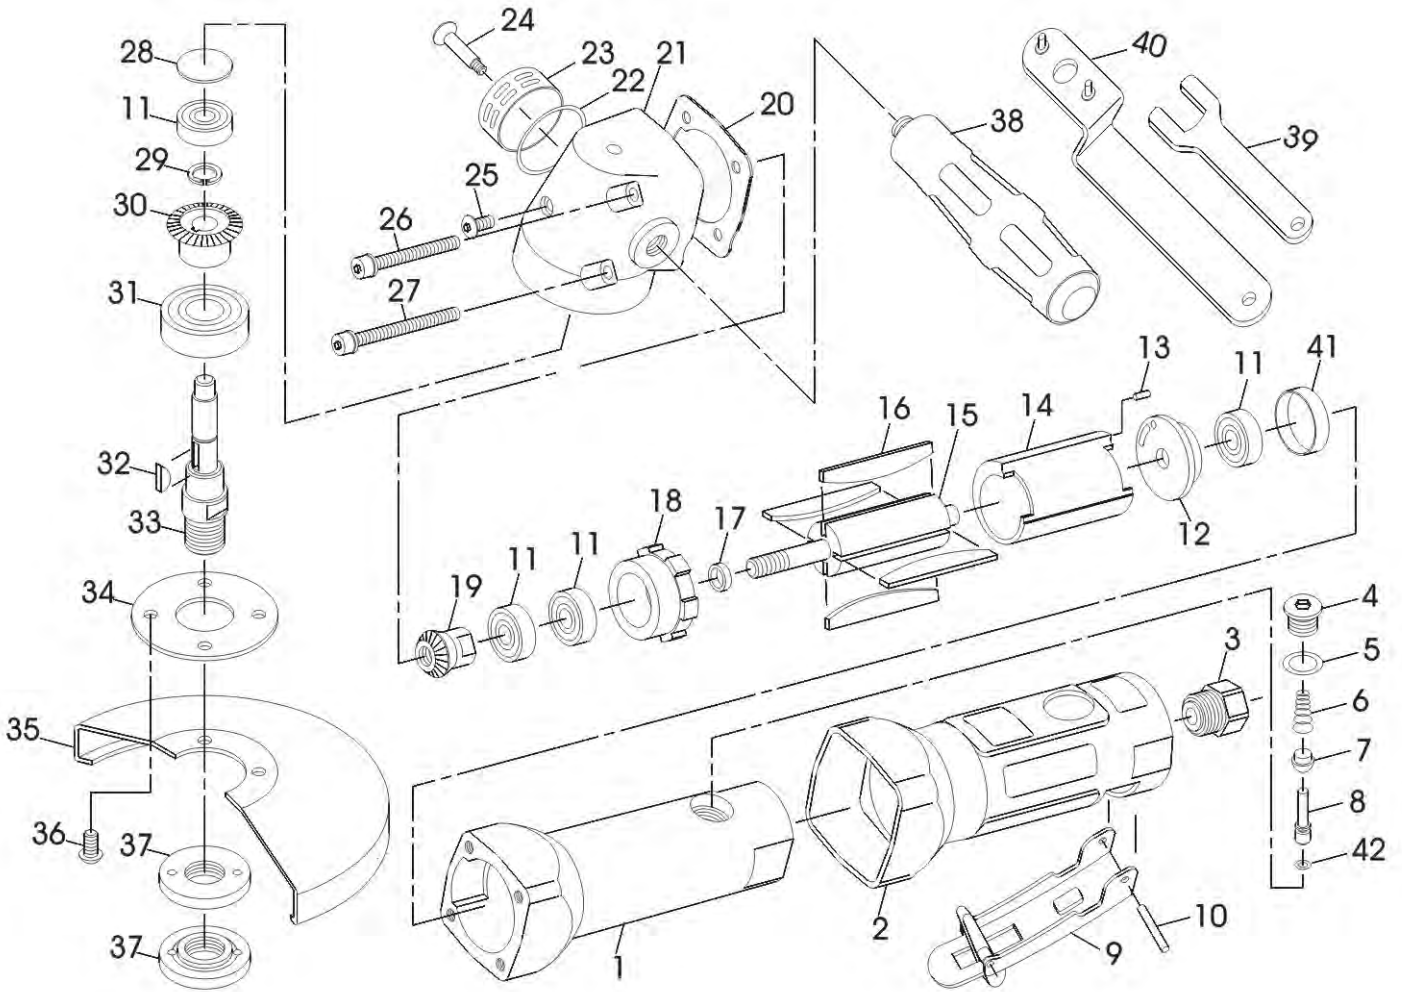

# Parts List

Part No.	Description	Q'ty	Part No.	Description	Q'ty
1	Housing	1	22	O-Ring	1
2	Rubber	1	23	Exhaust Sleeve	1
3	Air Inlet	1	24	Screw	1
4	Screw	1	25	Screw	1
5	O-Ring	1	26	Screw (M5 x 45L)	2
6	Spring	1	27	Screw (M5 x 55L)	2
7	Valve Stem Bushing	1	28	Spacer	1
8	Valve Stem	1	29	Retaining Ring	1
9	Lever	1	30	Bevel Gear	1
10	Pin	1	31	Bearing	1
11	Bearing	4	32	Key	1
12	Bear Plate	1	33	Shaft	1
13	Pin	1	34	Face Plate	1
14	Cylinder	1	35	Disc Cover	1
15	Rotor	1	36	Screw	4
16	Rotor Blade	4	37	Disc Nut	2
17	Bearing Spacer	1	38	Handle	1
18	Front Plate	1	39	Stop Panner (12M/M)	1
19	Bevel Gear	1	40	Wrench	1
20	Packing	1	41	Shroud	1
21	Angle Housing	1	42	O-Ring	1